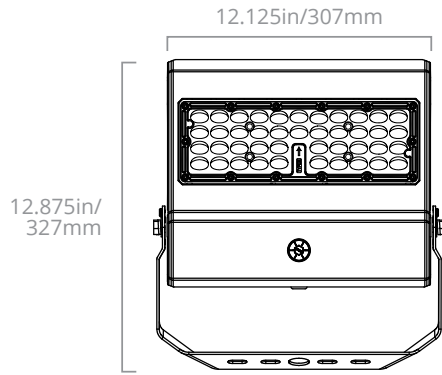

BOX-T/SF-BZ

(Comes with both square and round brackets)

DISTRIBUTION

BOX1-73/50W/7xx

BOX1-108/80W/7xx

BOX2-205/150W/7xx

BOX2-310/230W/7xx

■ 0.1 fc ■ 0.5 fc ■ 1.0 fc

Distances are in units of mounting height (25'). Luminaire tilted at 45°.

BOX1-73/50W/7xx

BOX1-108/80W/7xx

BOX2-205/150W/7xx

BOX2-310/230W/7xx

■ 0.1 fc ■ 0.5 fc ■ 1.0 fc

Distances are in units of mounting height (25'). Luminaire tilted at 0°.

DIMENSIONS

BOX1

BOX2