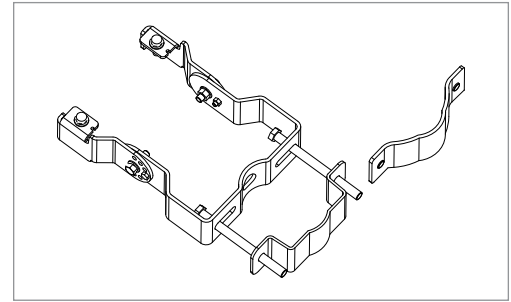

PERFORMANCE SUMMARY

Order Code	Item #	Watts	Nominal Lumens	CCT	CRI	Volts	Replaces HID	DLC
10820	BOX1-73/50W/750-U-D-Y-BZ	50W	7,300	5000K	70+	120-277V		✓
10822	BOX1-108/80W/750-U-D-Y-BZ	80W	10,800	5000K	70+	120-277V	up to 320W	✓
10824	BOX2-205/150W/750-U-D-Y-BZ	150W	20,500	5000K	70+	120-277V	up to 400W	✓
10826	BOX2-310/230W/750-U-D-Y-BZ	230W	31,000	5000K	70+	120-277V	up to 1000W	✓

✓ DesignLights Consortium® Premium Qualified

AVAILABLE ACCESSORIES

Order Code	Item #	Description
10827	BOX-T/SF-BZ	BOX1/2/3/4 Trunnion Mount/Slip-Fitter Bronze
10040	PC1-4500	Shorting Plug 120-480V 15A
10041	PC1-4536S-U	Photocell Twist-lock 120-277V 2A
10042	PC1-4536P-U	Premium Photocell Twist-lock 120-277V 6A
09966	PC1-4036-U	Photocell, Flush Mount, 120-277V
09967	PC1-4136-U	Photocell, Stem Mount, Side Lens, 120-277V
09969	PC1-4736-U	Photocell, Stem Swivel Mount, Top Lens, 120-277V

BOX-T/SF-BZ

(Comes with both square and round brackets)