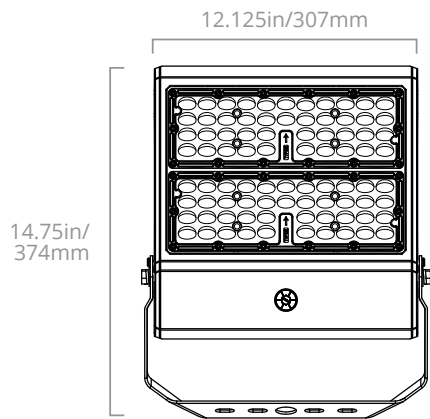

BOX-T/SF-BZ

(Comes with both square and round brackets)

DISTRIBUTION

BOX1-73/50W/7xx

BOX1-108/80W/7xx

BOX2-205/150W/7xx

BOX2-310/230W/7xx

■ 0.1 fc ■ 0.5 fc ■ 1.0 fc

Distances are in units of mounting height (25'). Luminaire tilted at 45°.

BOX1-73/50W/7xx

BOX1-108/80W/7xx

BOX2-205/150W/7xx

BOX2-310/230W/7xx

■ 0.1 fc ■ 0.5 fc ■ 1.0 fc

Distances are in units of mounting height (25'). Luminaire tilted at 0°.

DIMENSIONS

BOX1

BOX2