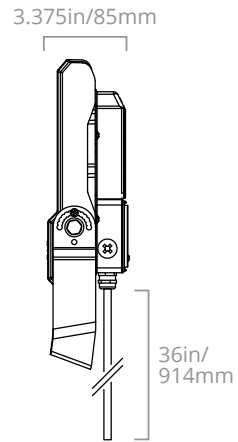

BOX-T/SF-BZ

(Comes with both square and round brackets)

DISTRIBUTION

BOX1-73/50W/7xx

BOX1-108/80W/7xx

BOX2-205/150W/7xx

BOX2-310/230W/7xx

■ 0.1 fc ■ 0.5 fc ■ 1.0 fc

Distances are in units of mounting height (25'). Luminaire tilted at 45°.

BOX1-73/50W/7xx

BOX1-108/80W/7xx

BOX2-205/150W/7xx

BOX2-310/230W/7xx

■ 0.1 fc ■ 0.5 fc ■ 1.0 fc

Distances are in units of mounting height (25'). Luminaire tilted at 0°.

DIMENSIONS

BOX1

BOX2